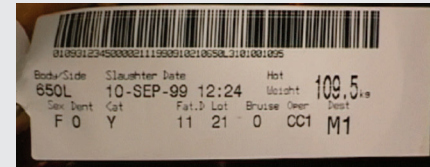

GTIN

Global Trade Item Number
Product codes -
Company or AUS-MEAT

GLN

Global Location Numbers
Company Identification

AI

Application Identifiers
Weights, Dates, Carton Numbers, NLIS ID

SSCC

Serial Shipping Container Code
Pallet and shipment
Identification Numbers